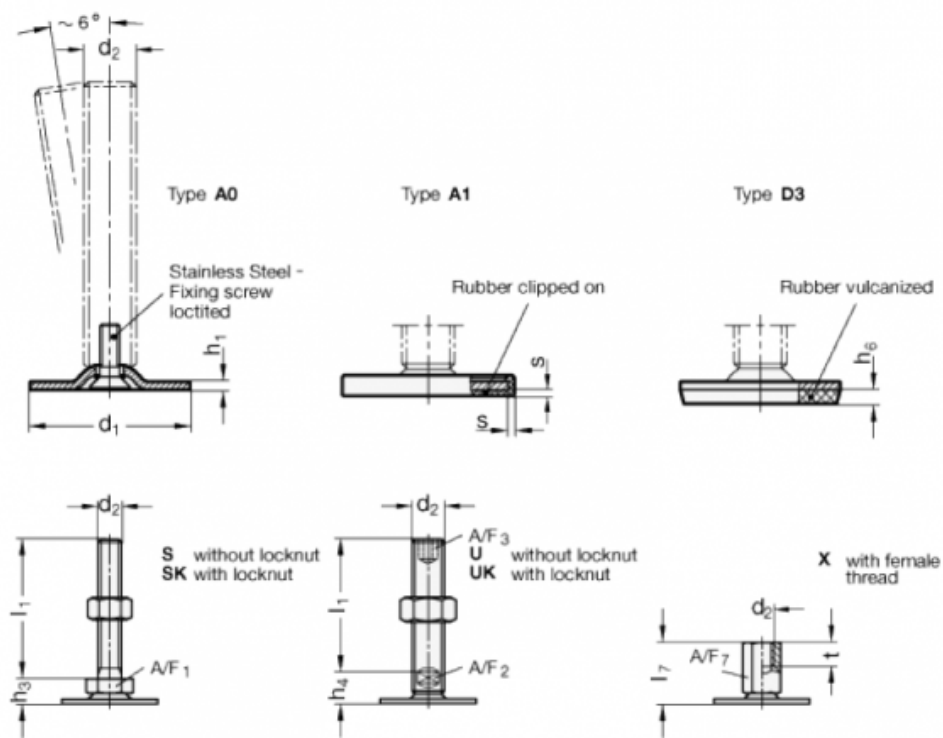

Article number: 204080M24125A1U

Description: E+G levelling foot
GN 40-80-M24-125-A1-U

Note: U Without nut, Hexagon socket at the top, Wrench flat at the bottom

Measures

A/F2 = 19
A/F3 = 12
d1 = 80
d2 = M24
h1 = 3
h4 = 21
h6 =
l1 = 125

s = 2